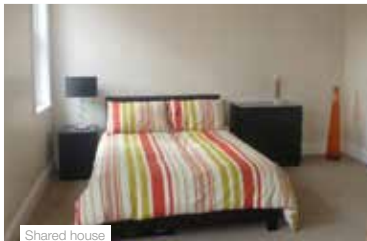

# Accommodation facilities

	Accommodation fees (2022-23 prices)	Minimum weekly price per person	Length of contract (weeks**)	Average bedroom size ♦	Total number of beds in property	En-suite	Shared bathroom	Washbasin in room	Single bed	3/4 or double bed	Studio flat	Adapted for disabled use	Catered	Self-catered	Car park	Bicycle storage	On-site launderette	Internet point in room	Wi-Fi in room	TV package in communal area	On-site gym facilities	Res Life programme	Contents insurance	Utilities	Property reference on map	
Bishop Gate	Ensuite from £6,513 Studio from £7,955 Twudio from £6,020***	Ensuite from £159 Studio from £185 Twudio from £140***	39/43	5.00m x 2.8m	725	✓				✓	✓	●		✓		✓	✓	✓	✓	✓	✓	✓	✓	✓	✓	A
The Cycle Works	Ensuite from £6,435	Ensuite from £155	39/43	5.2m x 2.7m	347	✓				✓		●		✓		✓	✓	✓	✓	✓		✓	✓	✓	✓	B
Singer Hall	Standard from £3,861 Premium from £4,290	Standard from £99 Premium from £110	39	4.00m x 2.60m	693		✓	✓	✓	✓		●		✓	✓	✓	✓	✓	✓			✓	✓	✓	✓	C
Godiva Place	Ensuite from £6,513 Twudio from £6,020***	Ensuite from £159 Twudio from £140***	39/43	5.00m x 3.00m	772	✓				✓	✓	●		✓		✓	✓	✓	✓	✓		✓	✓	✓	✓	D
Private accommodation: please see back cover for details.																								P		

**Examples of private accommodation – studios, shared houses and apartments**

Studio

Apartment

Apartment

Shared house

Apartment

Shared house

Apartment