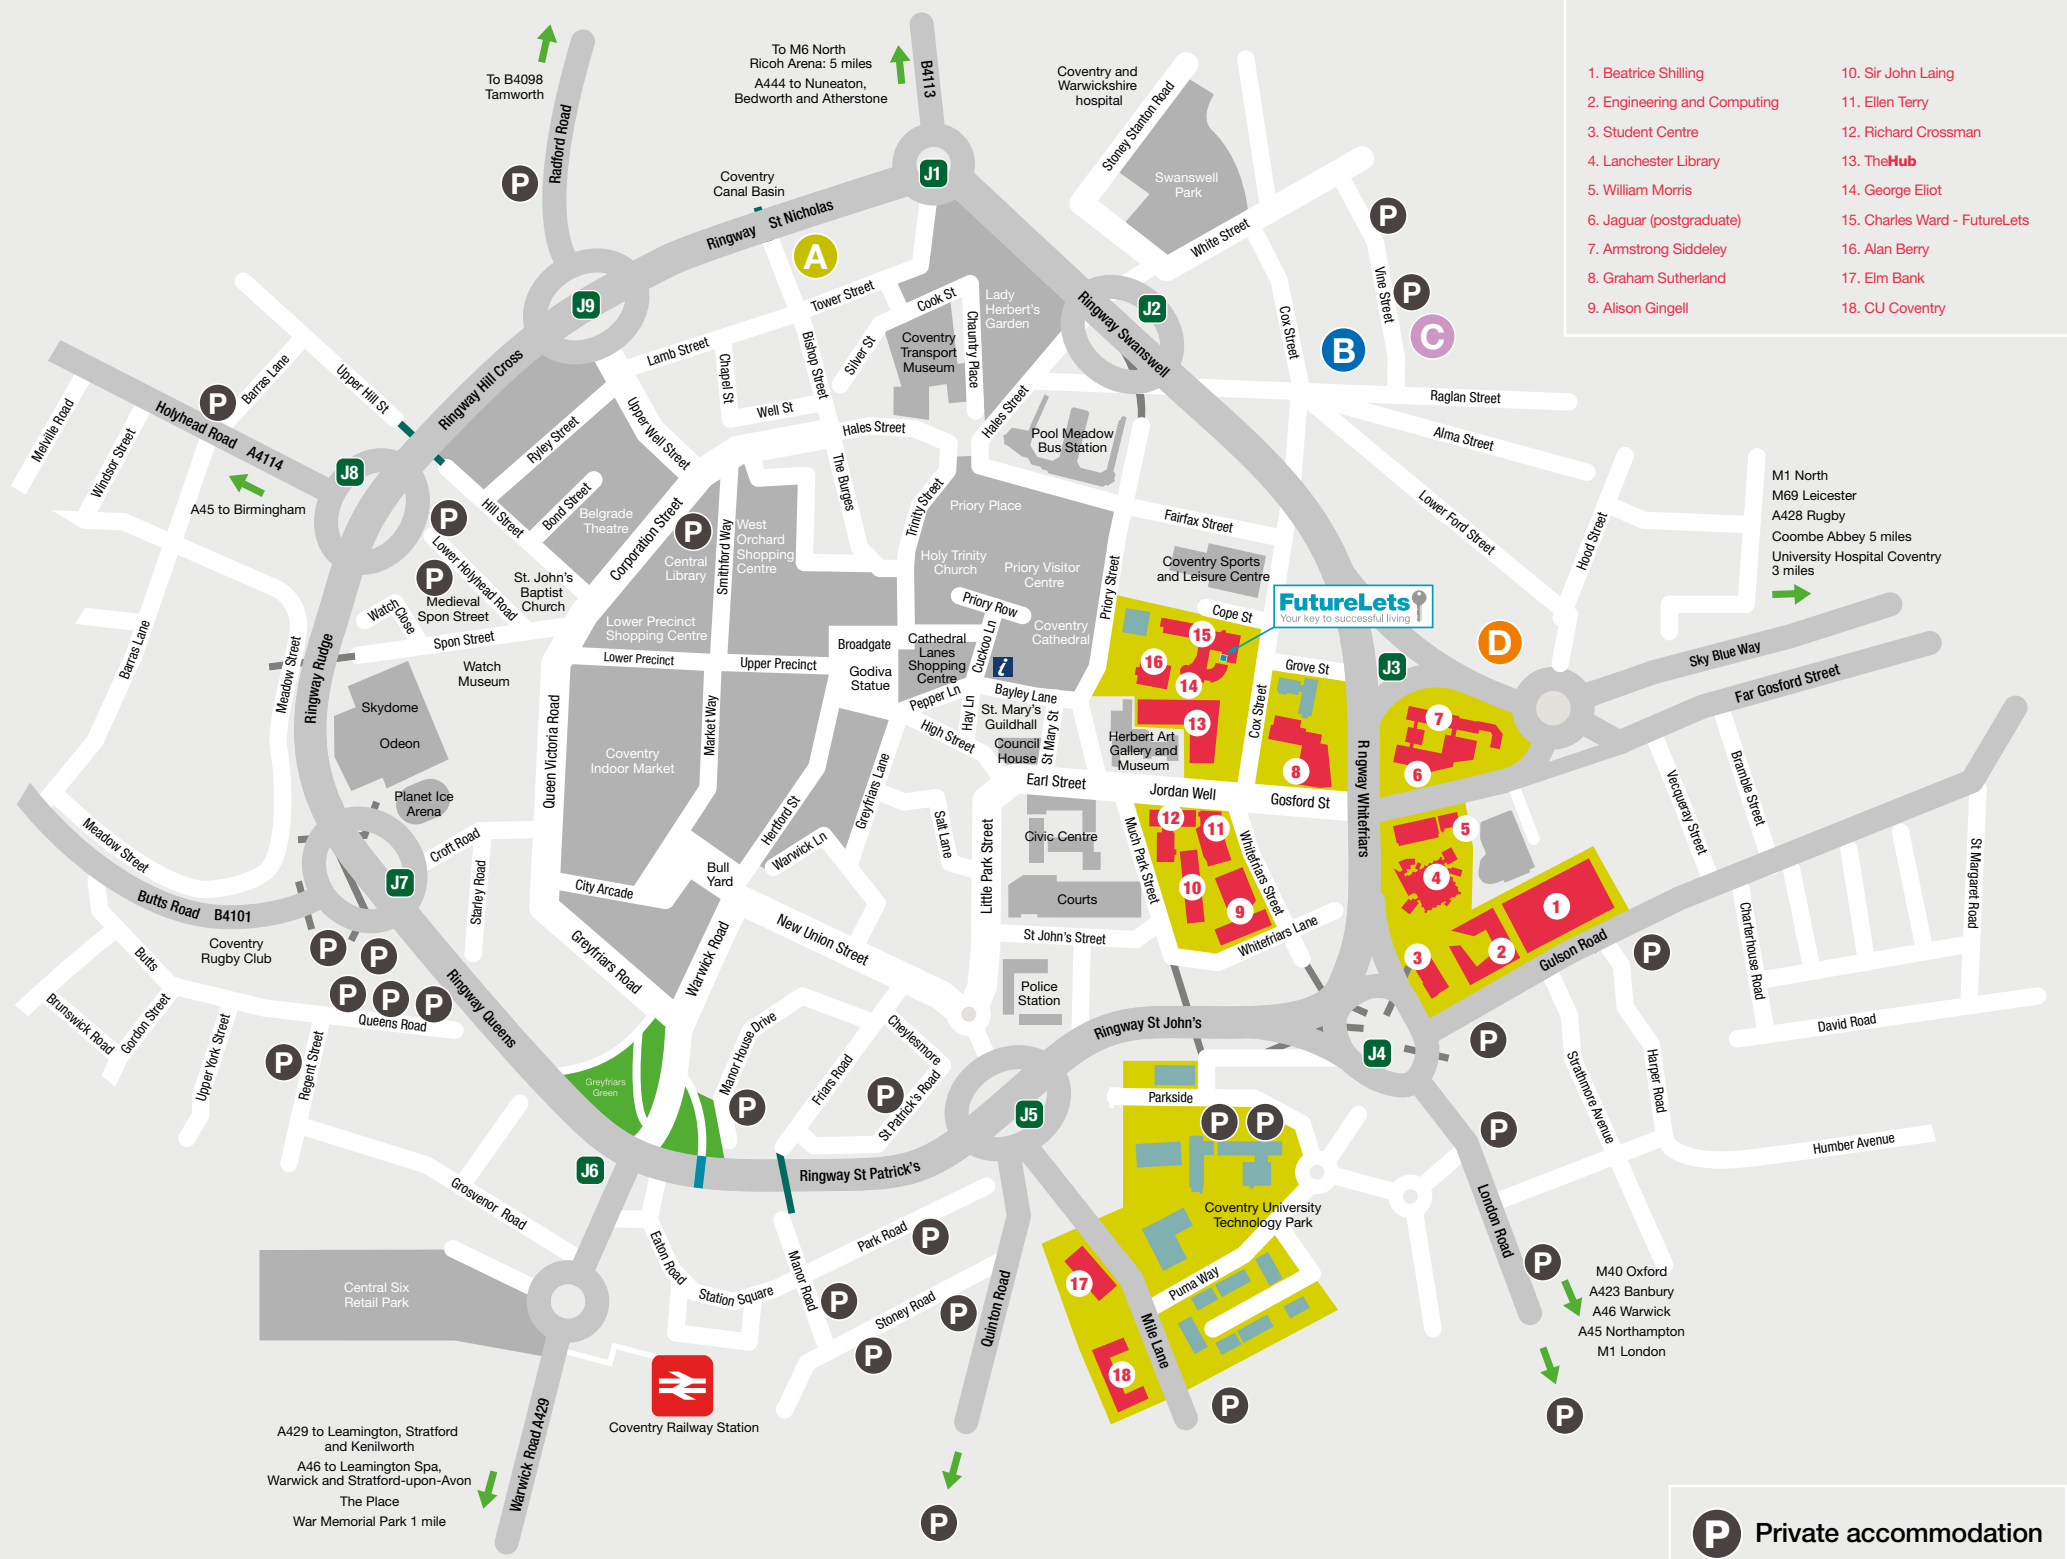

# Undergraduate Student Accommodation 2022-23

**Bishop Gate**  
from **£6,513** (for 39 weeks)

39/43 weeks  
from £159 per week (for 43 weeks)

**The Cycle Works**  
from **£6,435** (for 39 weeks)

39/43 weeks  
from £155 per week (for 43 weeks)

**Singer Hall**  
from **£3,861**

39 weeks  
from £99 per week

**Godiva Place**  
from **£6,020** (for 43 weeks (Twudio))

39/43 weeks  
from £140 per week (for 43 weeks (Twudio))

1. Beatrice Shilling
2. Engineering and Computing
3. Student Centre
4. Lanchester Library
5. William Morris
6. Jaguar (postgraduate)
7. Armstrong Siddeley
8. Graham Sutherland
9. Alison Gingell
10. Sir John Laing
11. Ellen Terry
12. Richard Crossman
13. TheHub
14. George Eliot
15. Charles Ward - FutureLets
16. Alan Berry
17. Elm Bank
18. CU Coventry

**P** Private accommodation

A429 to Leamington, Stratford and Kenilworth  
 A46 to Leamington Spa, Warwick and Stratford-upon-Avon  
 The Place  
 War Memorial Park 1 mile

M1 North  
 M69 Leicester  
 A428 Rugby  
 Coombe Abbey 5 miles  
 University Hospital Coventry  
 3 miles

M40 Oxford  
 A423 Banbury  
 A46 Warwick  
 A45 Northampton  
 M1 London

To M6 North  
 Ricoh Arena: 5 miles  
 A444 to Nuneaton,  
 Bedworth and Atherstone

To B4098  
 Tamworth

A45 to Birmingham

A429 to Leamington, Stratford and Kenilworth  
 A46 to Leamington Spa, Warwick and Stratford-upon-Avon  
 The Place  
 War Memorial Park 1 mile